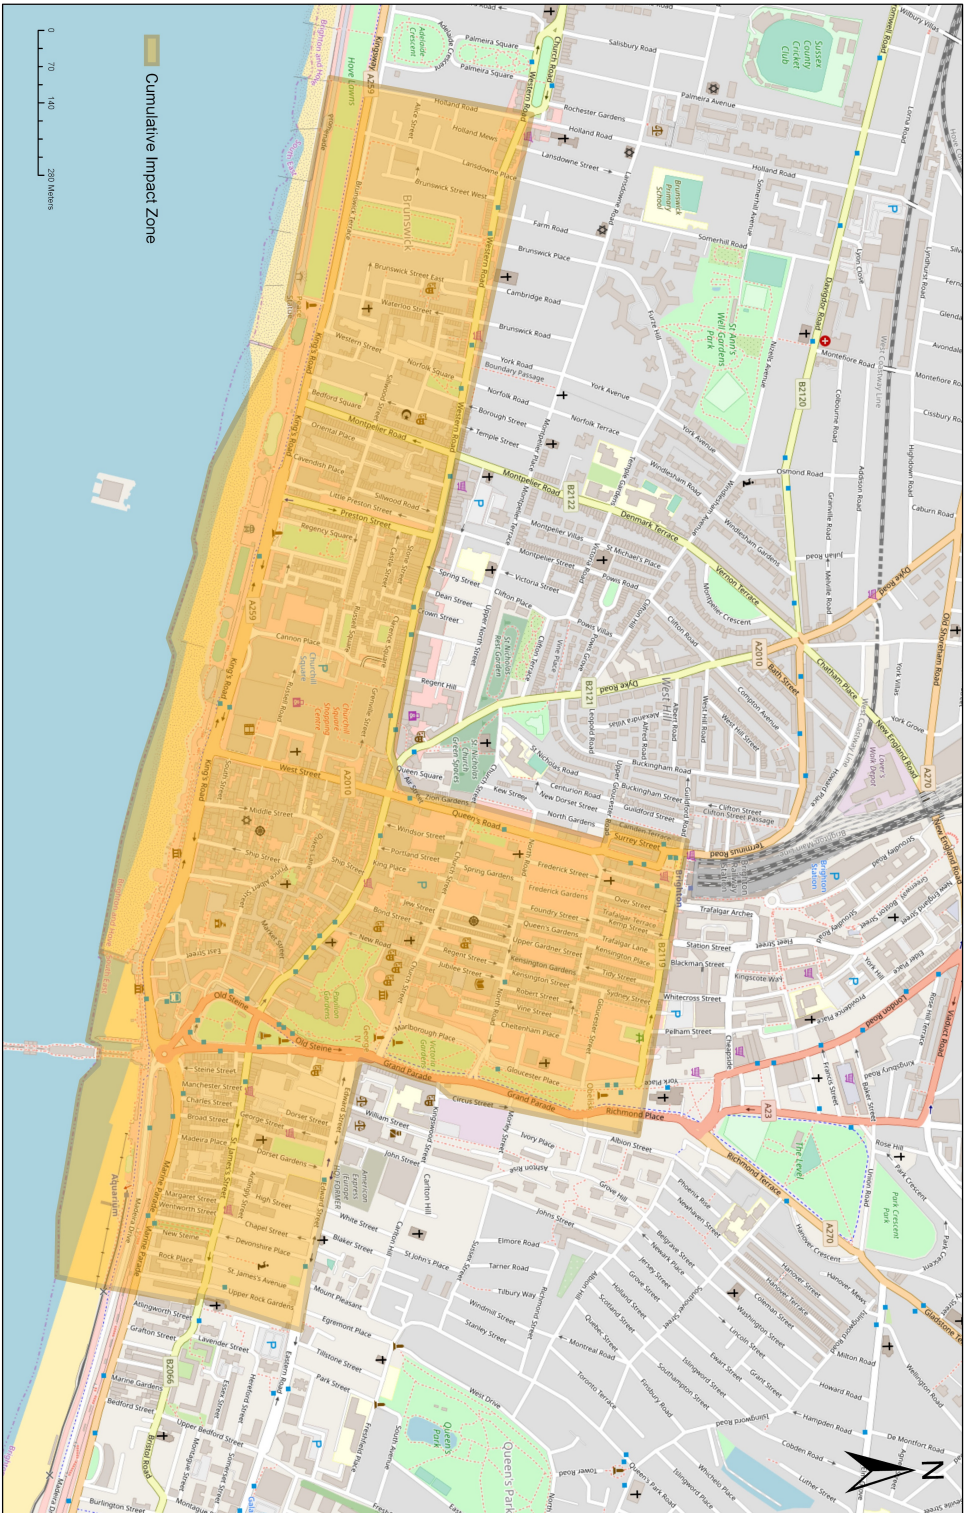

Cumulative Impact Zone, January 2020

Brighton & Hove Public Health Intelligence, 2020
© OpenStreetMap (and) contributors, CC-BY-SA © Crown Copyright. All rights reserved. Licence: 100020999. Brighton & Hove City Council, 2019. Cities Revealed © 2018